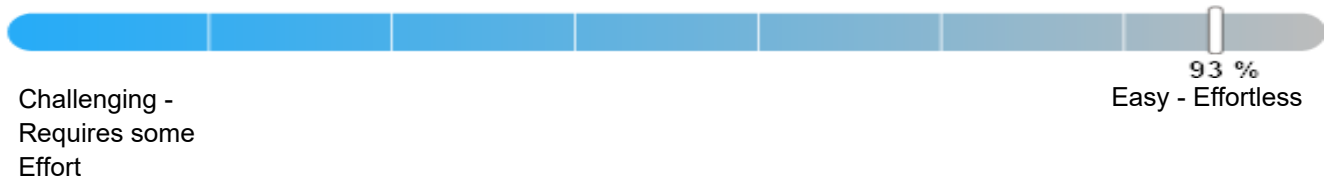

Average

Parminder Radha

jane Doe

Aimee Knox

Jeff Griffing