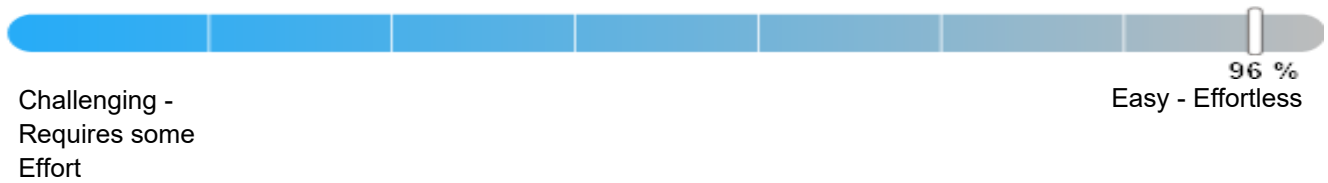

Parminder Radha